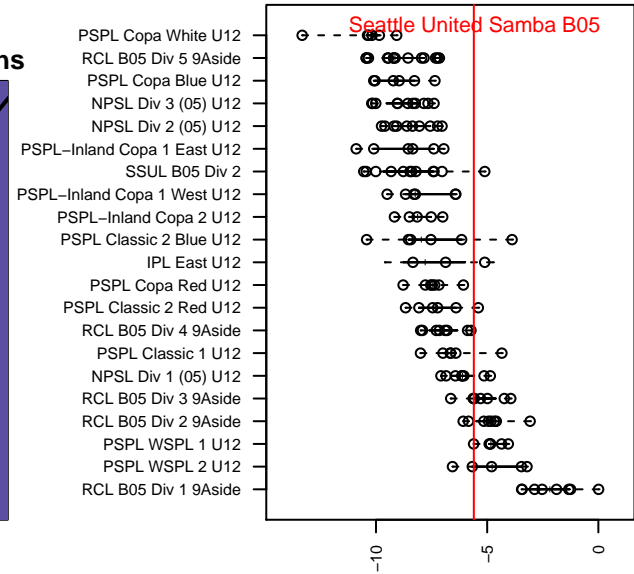

Seattle United Samba B05

Seattle United
 Seattle, WA
 B05 total strength=730
 attack=1.05 defense=0.59
 fall league = RCL B05 Div 3 9Aside
 spr league = Win RCL B05 Div 3

alt names used:
 SEATTLE UNITED B05 SAMBA (WA)
 Seattle United B05 Samba
 Seattle United B05 Samba C
 SEATTLE UNITED B05 SAMBA (WA)
 Seattle United B05 Samba
 Seattle United B05 Samba C
 Seattle United B05 Samba C

**attack and defense variance (black dot)
relative to other teams
and top 10 in region**

**attack and defense rating
relative to others at age
and all opponents in last 13 months**

Performance relative to 13 month average