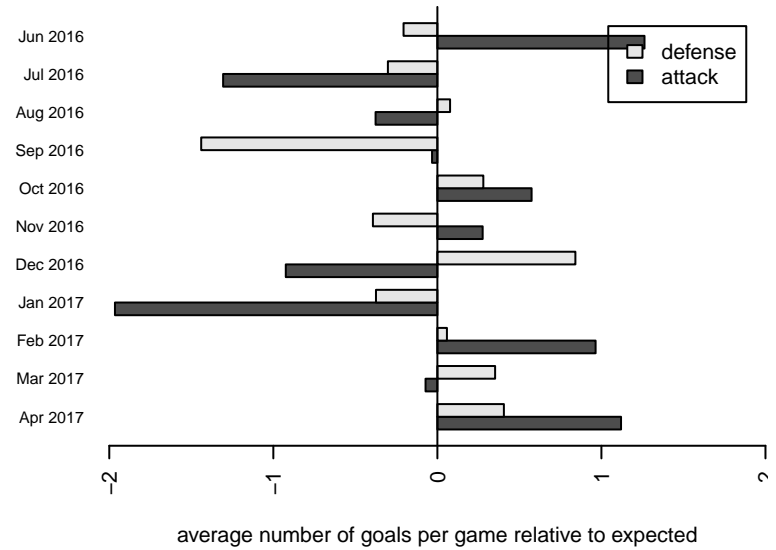

Performance relative to 13 month average