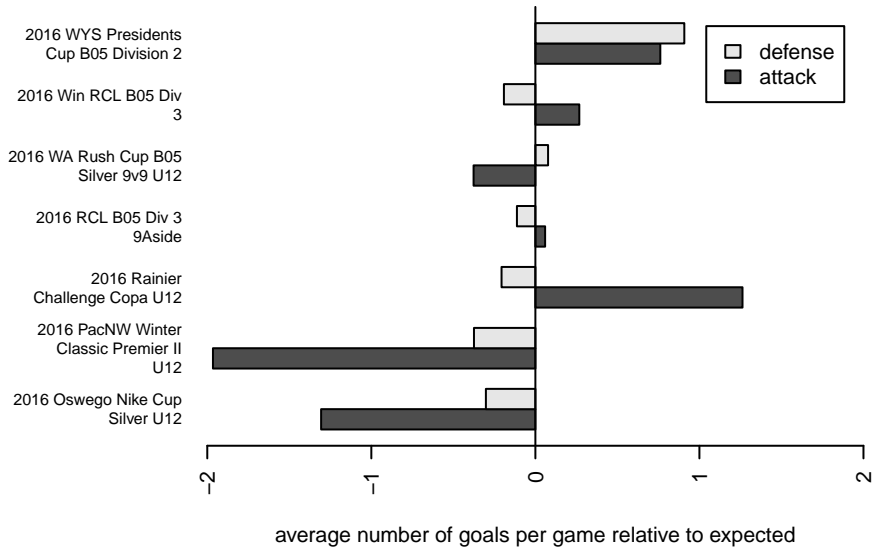

Seattle United Samba B05

Seattle United
 Seattle, WA
 B05 total strength=730
 attack=1.05 defense=0.59
 fall league = RCL B05 Div 3 9Aside
 spr league = Win RCL B05 Div 3

alt names used:
 SEATTLE UNITED B05 SAMBA (WA)
 Seattle United B05 Samba
 Seattle United B05 Samba C
 SEATTLE UNITED B05 SAMBA (WA)
 Seattle United B05 Samba
 Seattle United B05 Samba C
 Seattle United B05 Samba C

Venues played:
 2016 Rainier Challenge Copa U12
 2016 Oswego Nike Cup Silver U12
 2016 WA Rush Cup B05 Silver 9v9 U12
 2016 RCL B05 Div 3 9Aside
 2016 PacNW Winter Classic Premier II U12
 2016 Win RCL B05 Div 3
 2016 WYS Presidents Cup B05 Division 2

**attack and defense variance (black dot)
relative to other teams
and top 10 in region**

**attack and defense rating
relative to others at age
and all opponents in last 13 months**

Performance relative to 13 month average