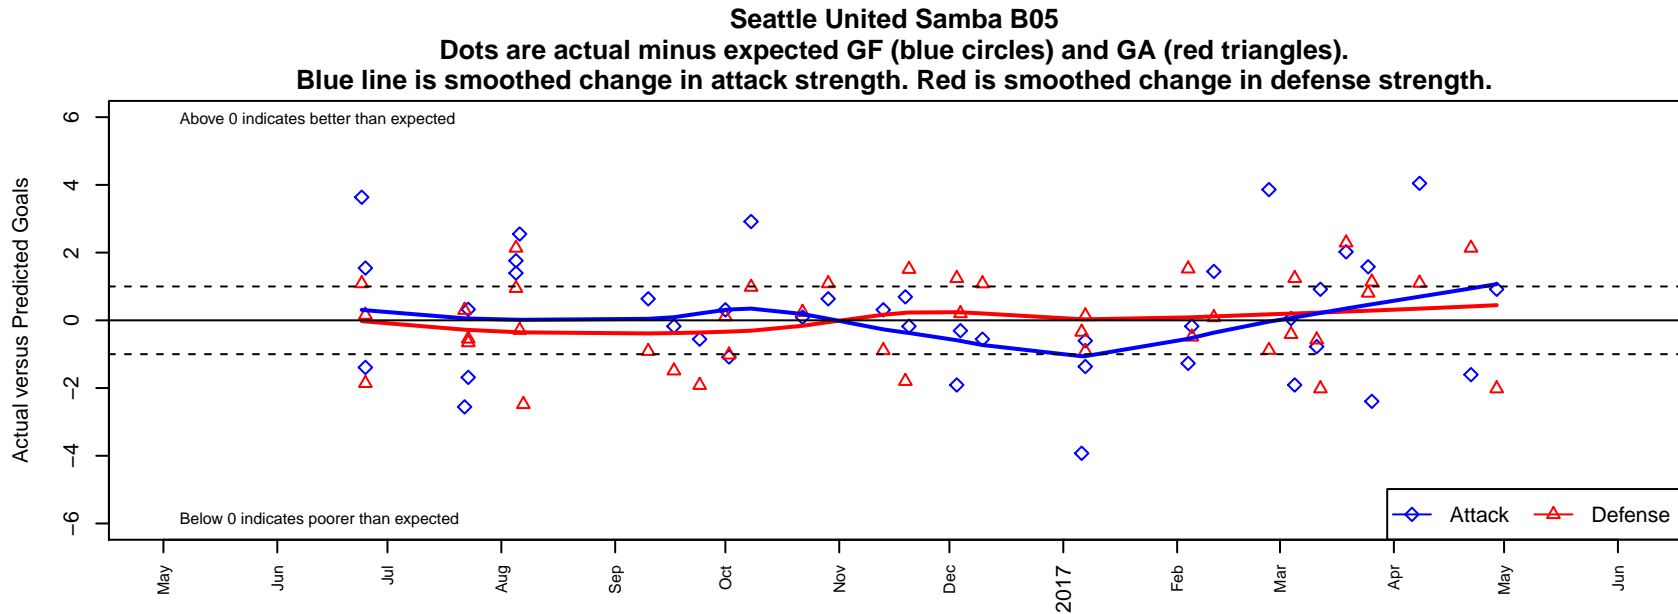

Seattle United Samba B05

Seattle United
 Seattle, WA
 B05 total strength=730
 attack=1.05 defense=0.59
 fall league = RCL B05 Div 3 9Aside
 spr league = Win RCL B05 Div 3

alt names used:
 SEATTLE UNITED B05 SAMBA (WA)
 Seattle United B05 Samba
 Seattle United B05 Samba C
 SEATTLE UNITED B05 SAMBA (WA)
 Seattle United B05 Samba
 Seattle United B05 Samba C
 Seattle United B05 Samba C

**attack and defense variance (black dot)
relative to other teams
and top 10 in region**

**attack and defense rating
relative to others at age
and all opponents in last 13 months**

Performance relative to 13 month average